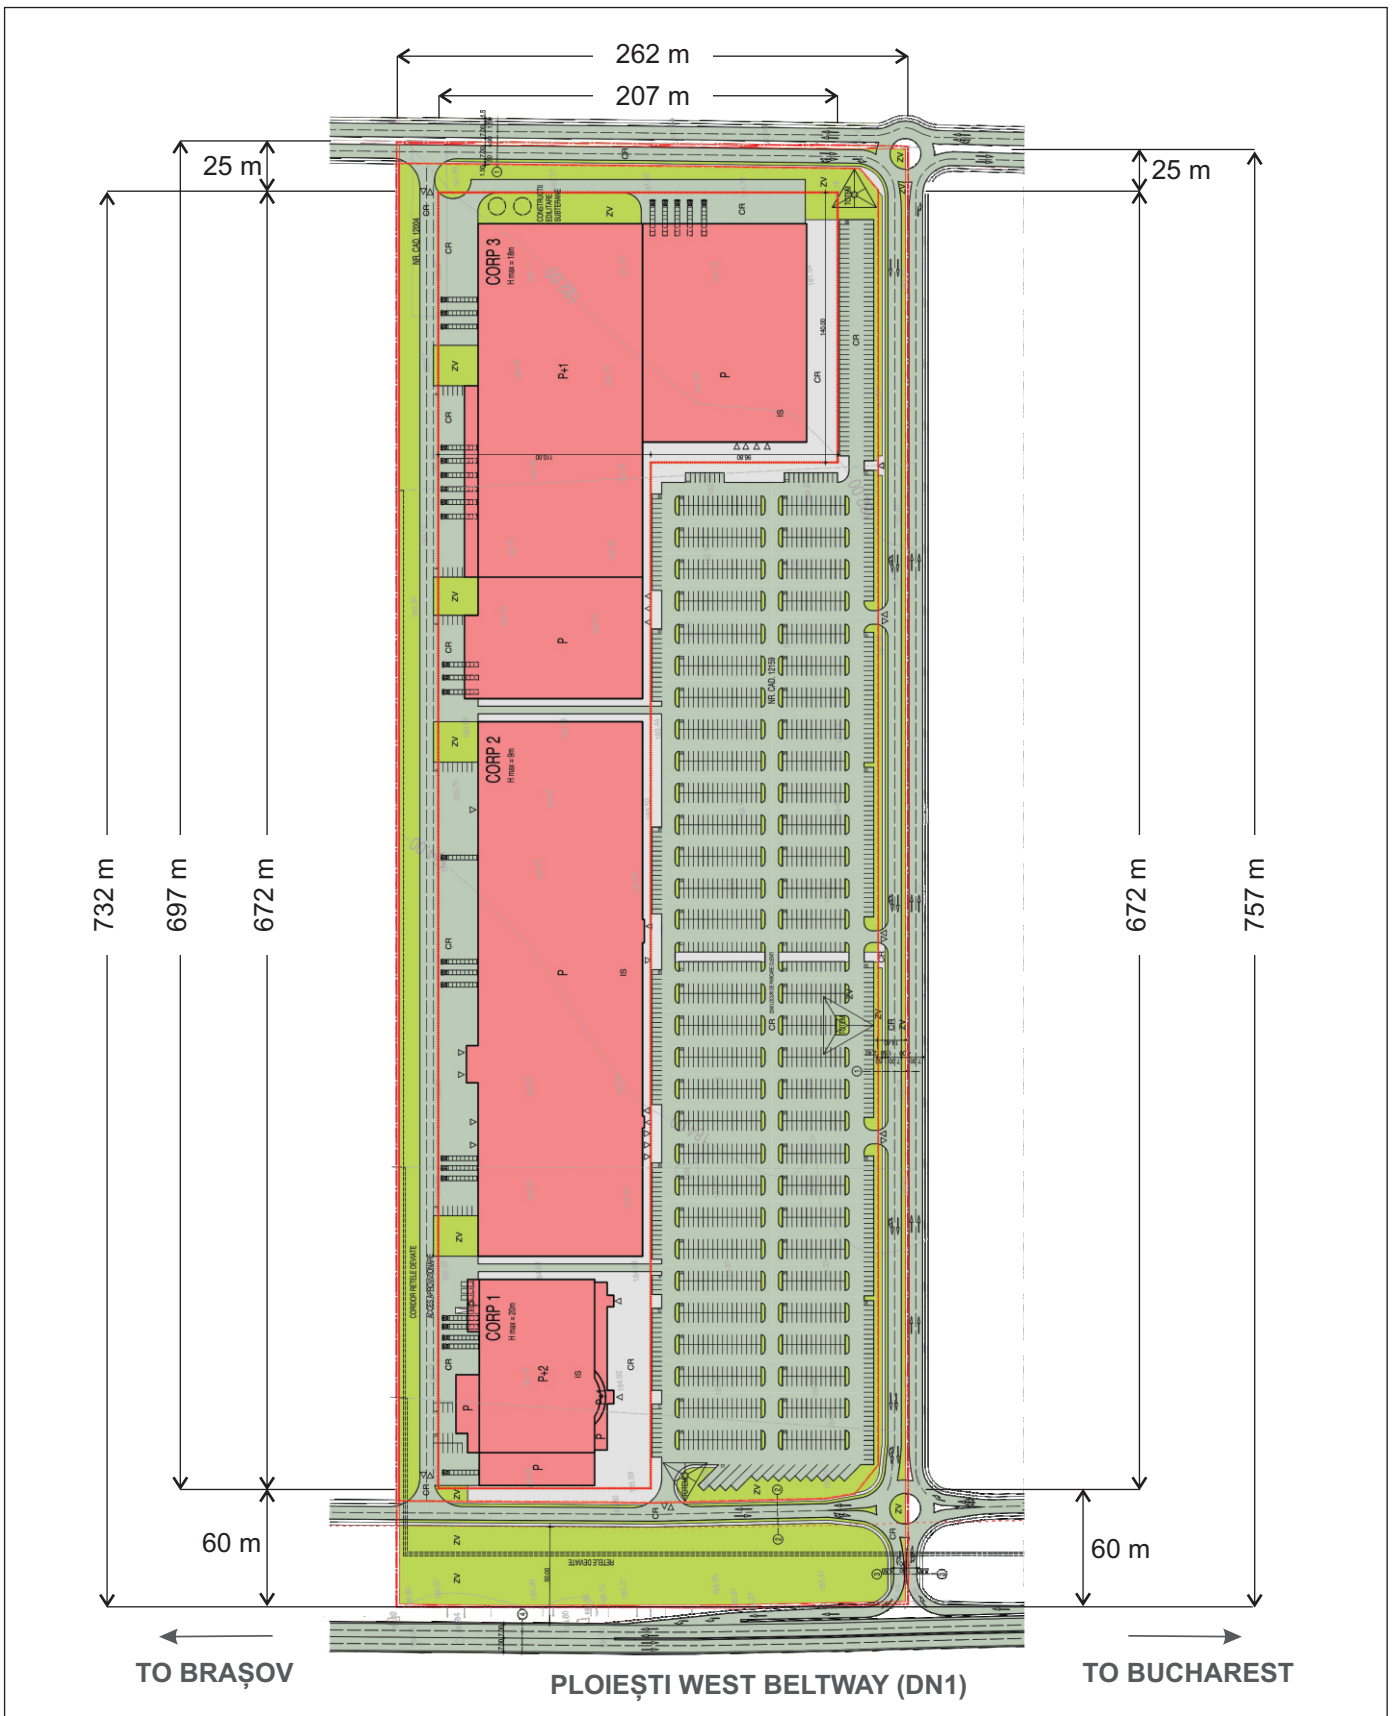

## Project description:

- A proposed commercial development consisting of 3 buildings;
- Easy and comfortable access solution to the project, direct from the western ring road (DN1), and also from the city main roads;
- Proximity to existing retail;
- Proximity to existing residential areas;
- Land plot of 194.772 sqm;
- Commercial buildings - 89.407 sqm;
- Parking areas - 2240.

## Plot Details:

Plot Surface:	194.772 sqm
Opening to National Road	0,27 km
Distance to Highway	1,0 km
Distance to city	1,0 km