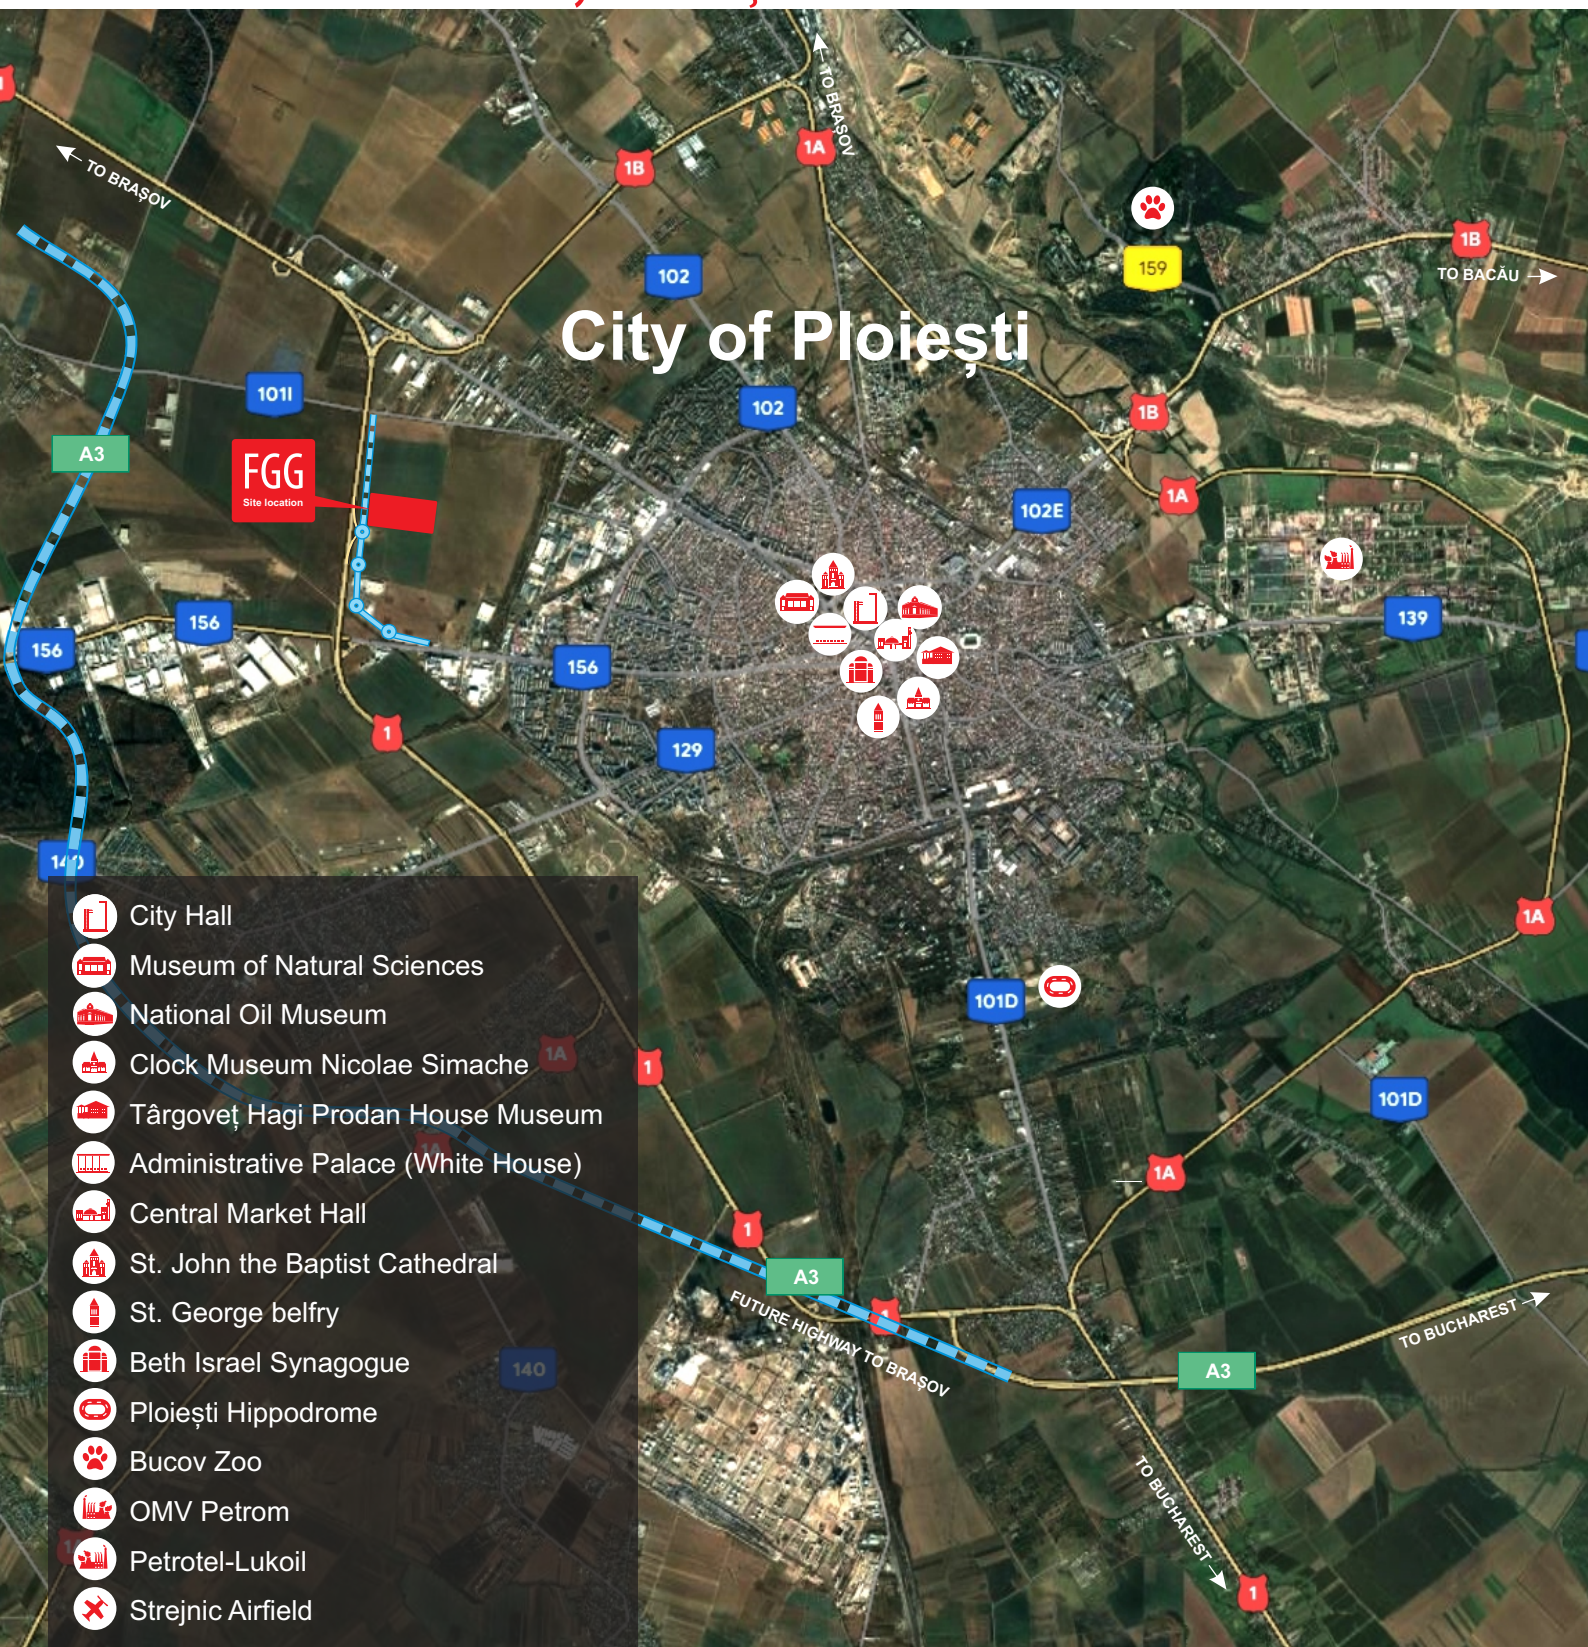

# Ploiești

- Located in the south of Romania;
- 45 km away from Bucharest;
- 40 km away from the International Airport “Henri Coanda” located in Bucharest;
- Ploiesti, is so called “The black gold capital” due to the oil deposits discovered near the city, Ploiesti being one of the biggest oil producers in Romania;

National Road	Highway
Railroad	Future Highway
City Limit	

# City of Ploiești - Site Location

- City Hall
- Museum of Natural Sciences
- National Oil Museum
- Clock Museum Nicolae Simache
- Târgoveț Hagi Prodan House Museum
- Administrative Palace (White House)
- Central Market Hall
- St. John the Baptist Cathedral
- St. George belfry
- Beth Israel Synagogue
- Ploiești Hippodrome
- Bucov Zoo
- OMV Petrom
- Petrotel-Lukoil
- Strejnic Airfield

## Project Location:

- In the western part of the city on the western ring road (National Road No 1 / DN 1);
- Direct exit to the Ploiești western ring road, with easy access to the all important directions: Ploiești City Center, Bucharest, International Airport, Brașov, Buzău;
- Distance to the city center 1,0 km;
- Distance to the highway Bucharest – Ploiești – Brașov: 1,0 km.