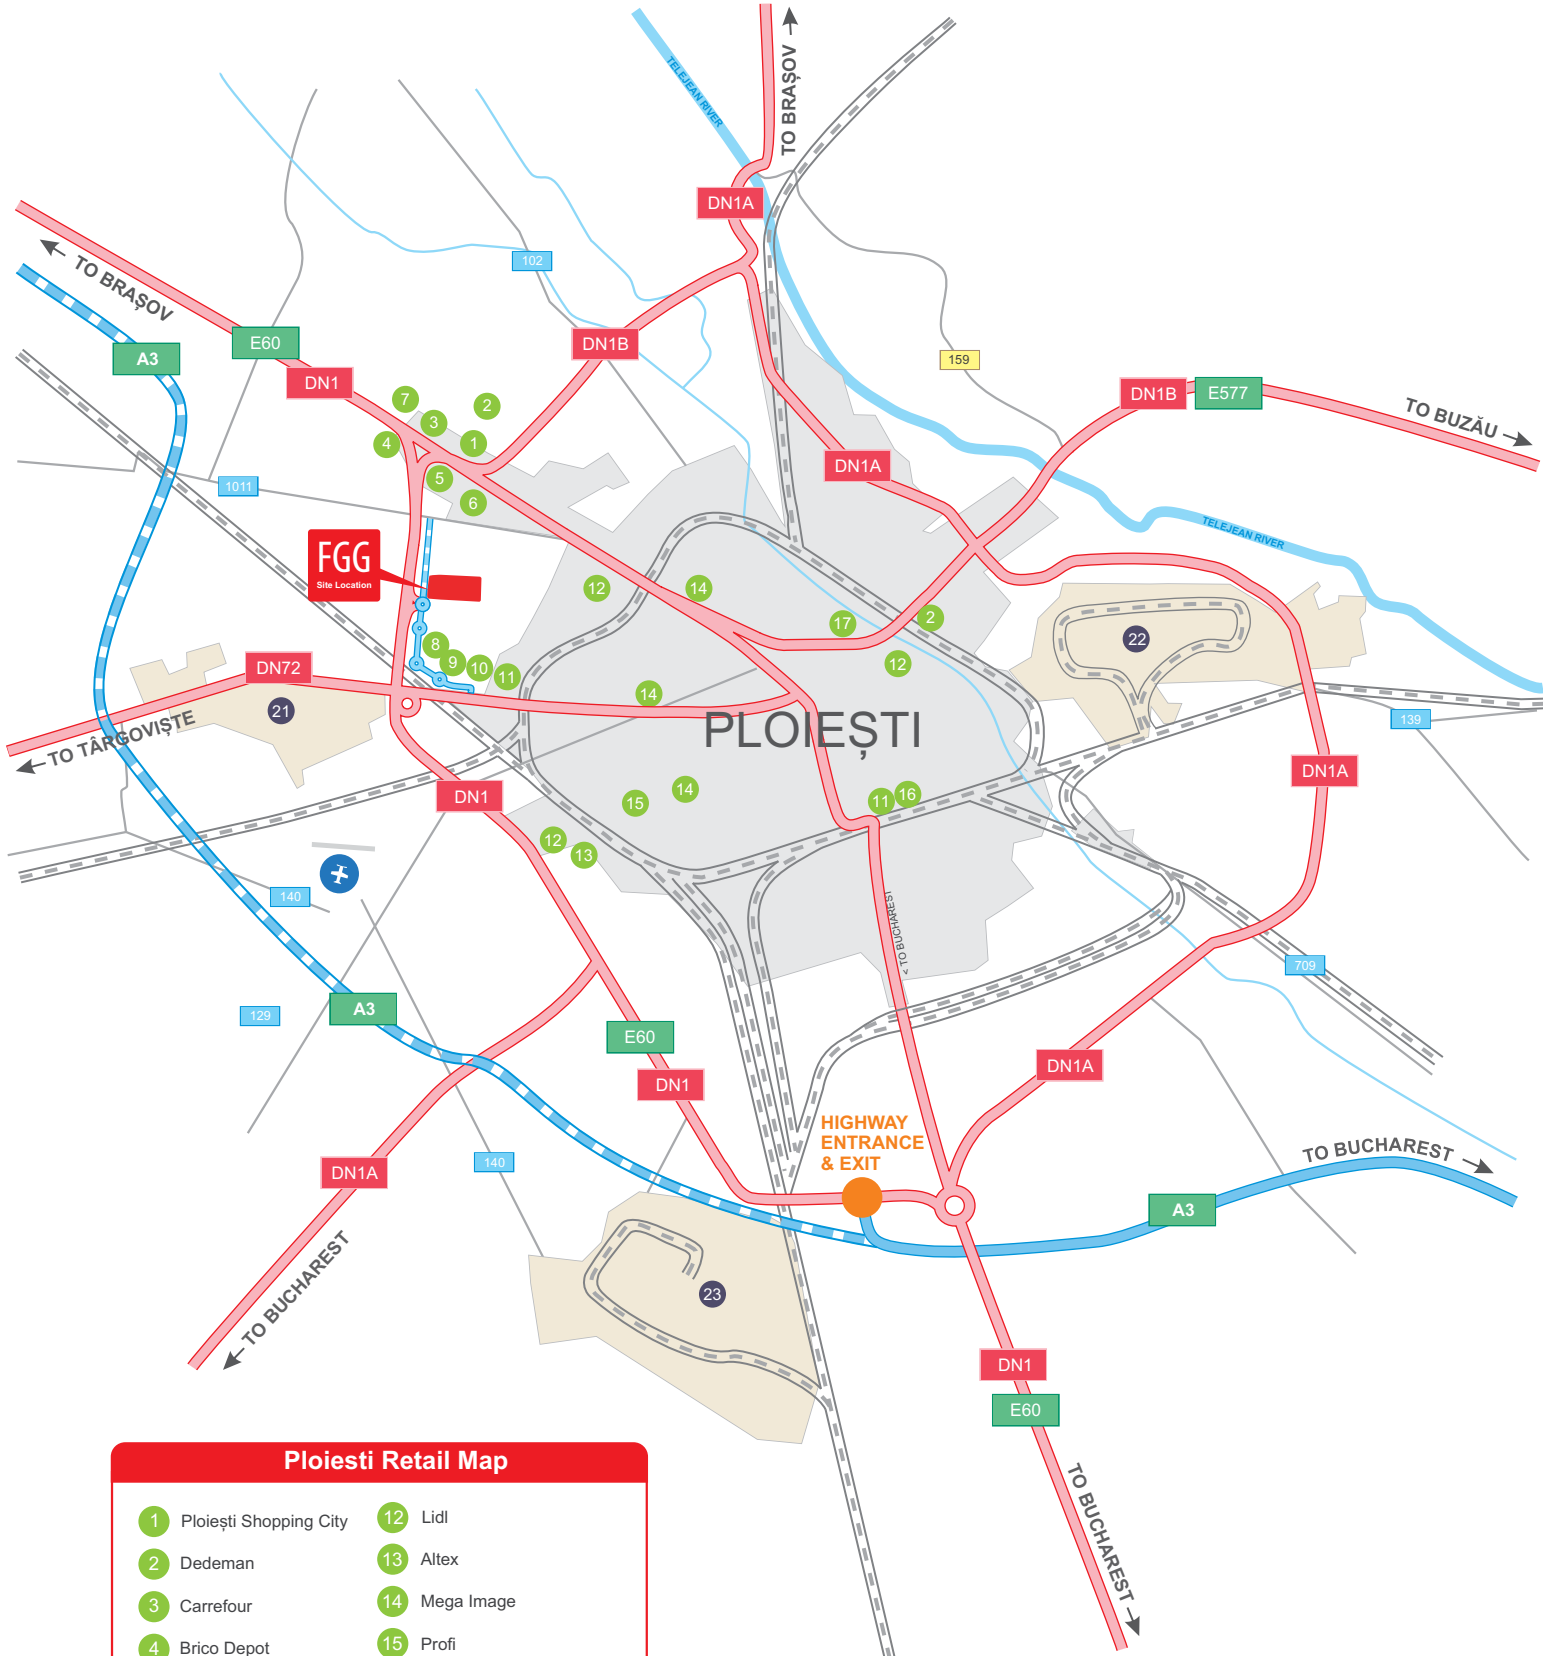

# Ploiești

- Located in the south of Romania;
- 45 km away from Bucharest;
- 40 km away from the International Airport “Henri Coanda” located in Bucharest;
- Ploiesti, is so called “The black gold capital” due to the oil deposits discovered near the city, Ploiesti being one of the biggest oil producers in Romania;

# FGG Immobilien Site Location

1 Ploiești Shopping City	12 Lidl
2 Dedeman	13 Altex
3 Carrefour	14 Mega Image
4 Brico Depot	15 Profi
5 Leroy Merlin	16 Prahova Value Centre
6 Decathlon	17 AFI Ploiești
7 Metro	21 Industrial Zone Ploiești
8 Jumbo	22 Petrotel-Lukoil
9 Auchan	23 OMV Petrom
10 Selgros	
11 Kaufland	

# City of Ploiești - Site Location

- City Hall
- Museum of Natural Sciences
- National Oil Museum
- Clock Museum Nicolae Simache
- Târgoveț Hagi Prodan House Museum
- Administrative Palace (White House)
- Central Market Hall
- St. John the Baptist Cathedral
- St. George belfry
- Beth Israel Synagogue
- Ploiești Hippodrome
- Bucov Zoo
- OMV Petrom
- Petrotel-Lukoil
- Strejnic Airfield

## Project Location:

- In the western part of the city on the western ring road (National Road No 1 / DN 1);
- Direct exit to the Ploiești western ring road, with easy access to the all important directions: Ploiești City Center, Bucharest, International Airport, Brașov, Buzău;
- Distance to the city center 1,0 km;
- Distance to the highway Bucharest – Ploiești – Brașov: 1,0 km.